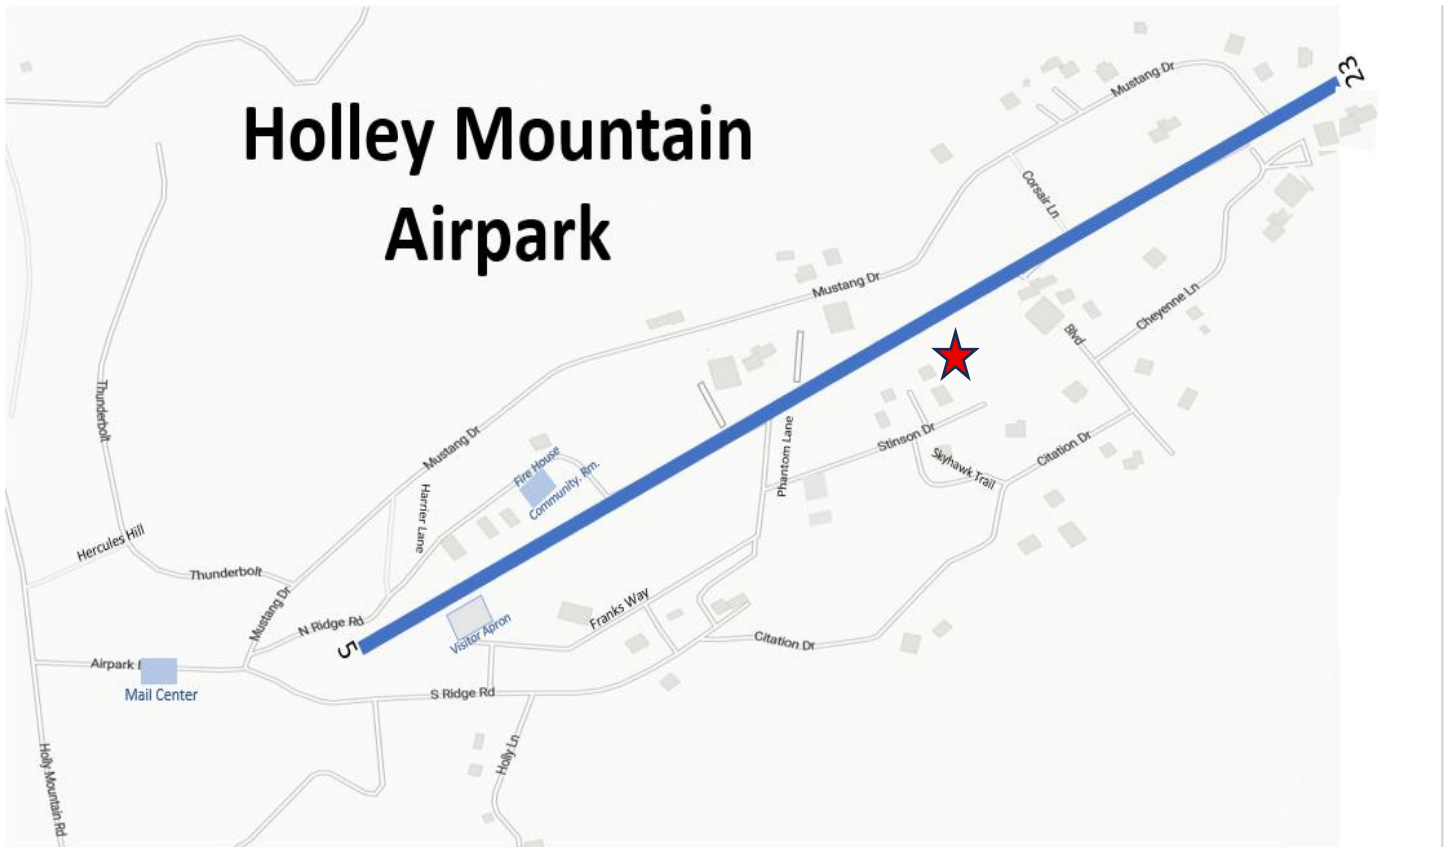

Home and hanger for sale at 267 Stinson Drive, Clinton AR, 72031.
Located on beautiful Holley Mountain Airpark (2A2).

The first floor is 2900 sqft with three bedrooms, two baths and a two-car garage. This home also has a full basement with a built-in mother-in-law suite, unfinished area, one-car garage and a storm safe room. The hanger is 50 x 50 with a 47 foot door. Asking around \$749,000.

2A2 has a lighted 4800 ft paved runway with GPS approaches.

In-Law apartment.